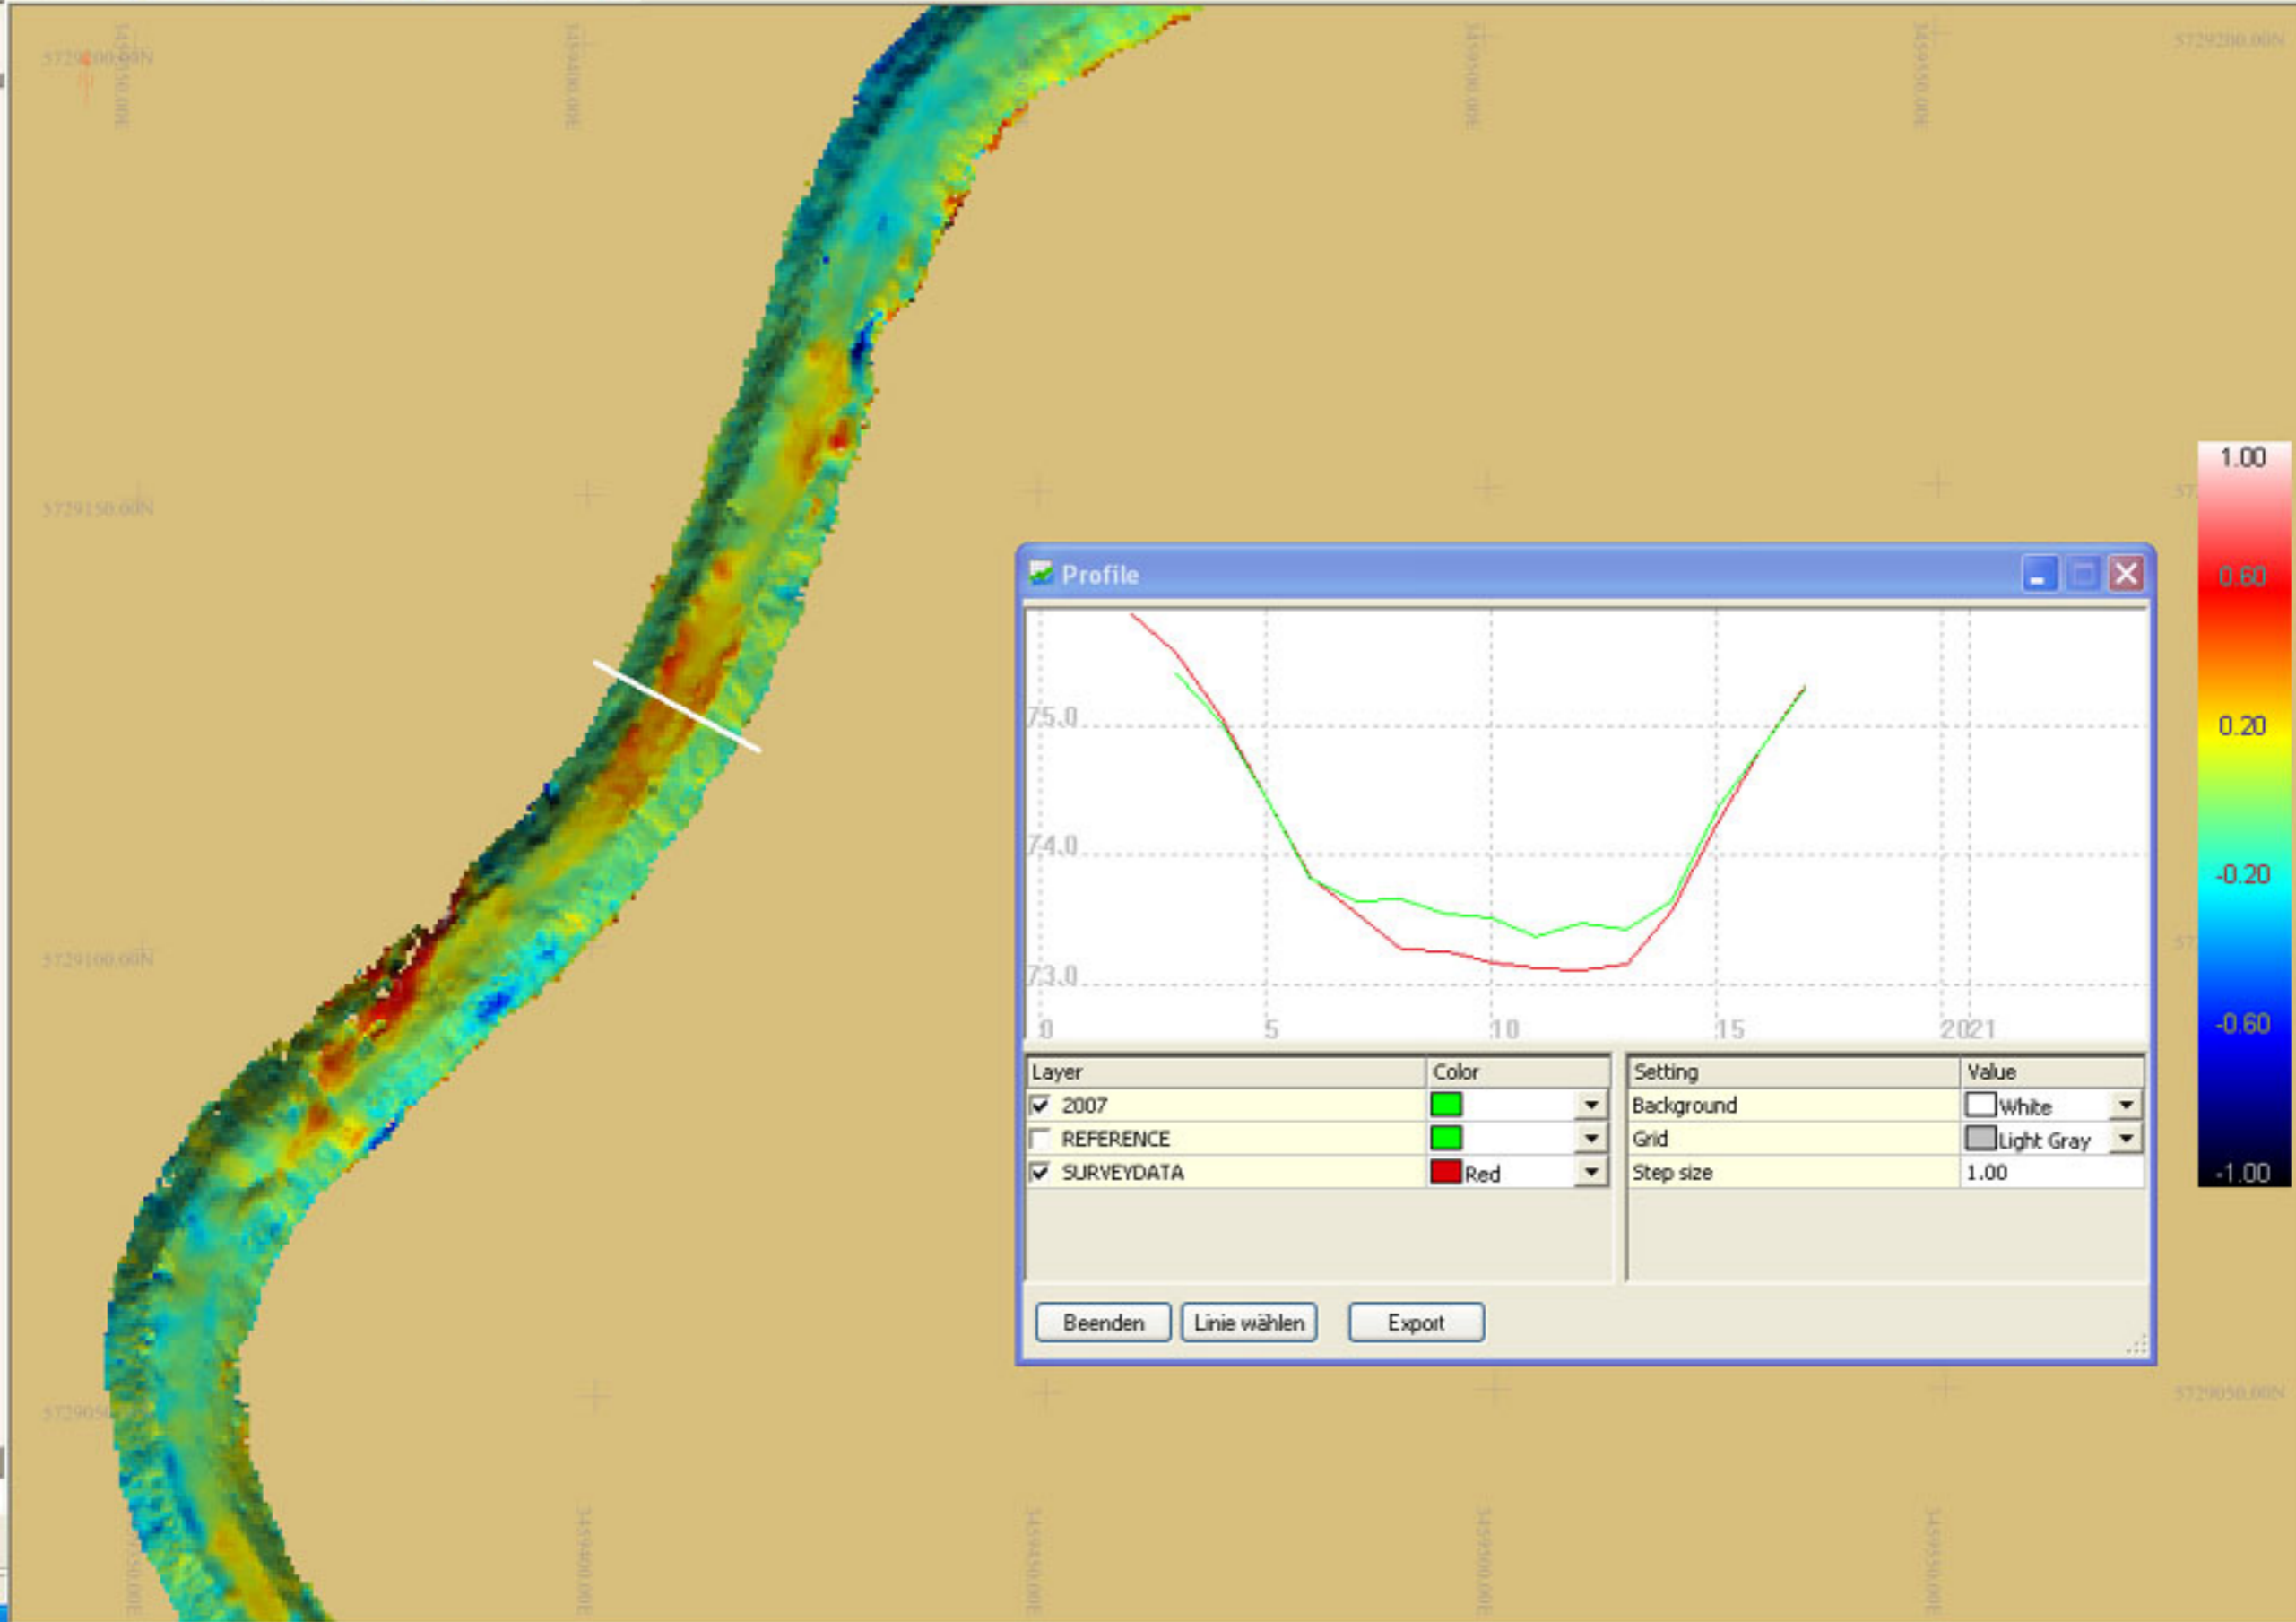

Toolbar with icons for file operations, editing, and navigation. Includes a dropdown menu showing 'Aktive SURVEYDATA' and 'Mittelwert'.

Vertical toolbar on the right side of the application, containing icons for various functions such as zooming, panning, and data manipulation.